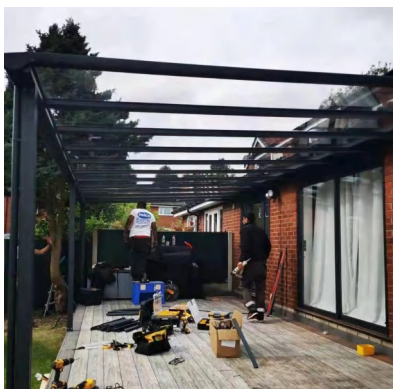

Pergola & Awnings

Item	Price \$	Specification
DIY Pergola		Projection Length 435 x Width 300 x Frame Height 225-270cm Powder coated sandy grey
Aluminium Single Carport		Aluminium Single Carport Size 3*6*3m
Aluminium Double Carport		Aluminium Double Carport Size 6*6*3m Powder coated Dark Grey
Aluminium Carport		We can customise any size you need