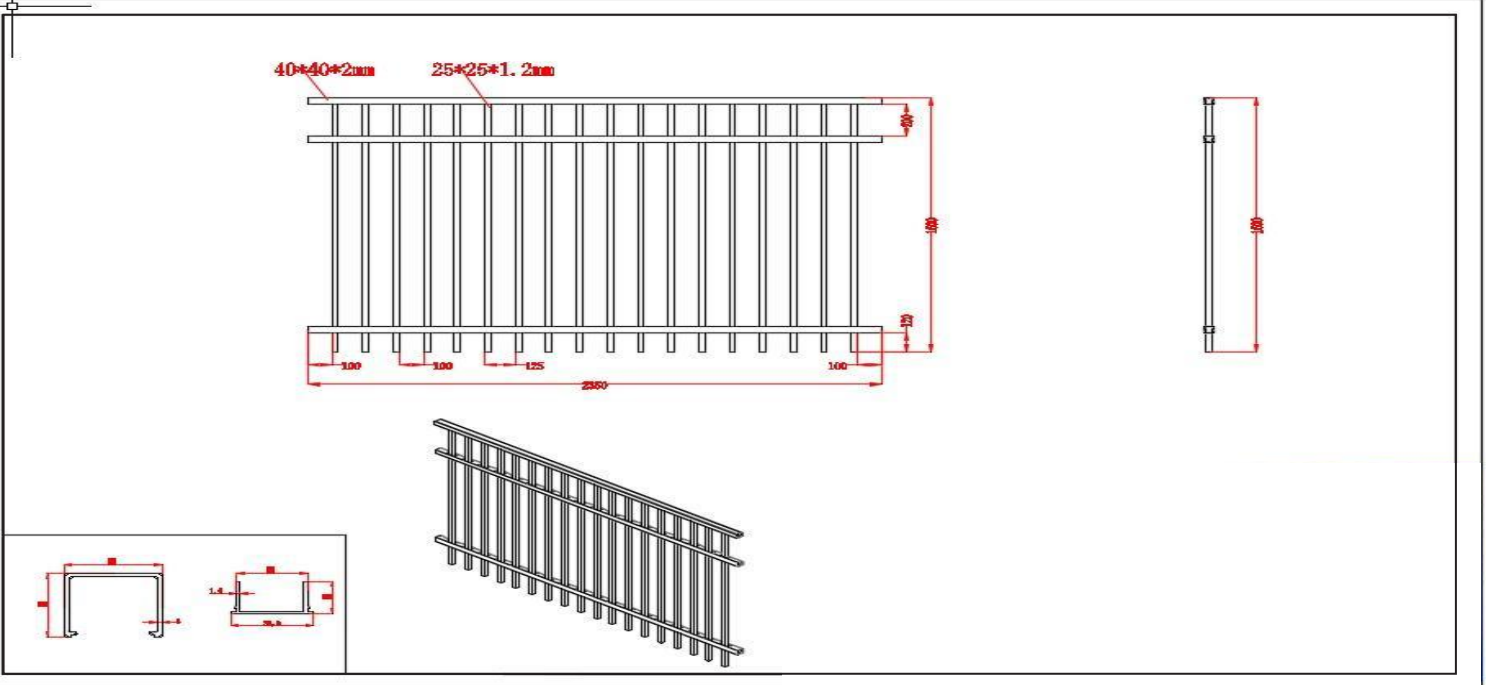

Aluminium Rake Panel

Material :

- Aluminium

Size	Price $
1500mm (H) x 2400mm (W)