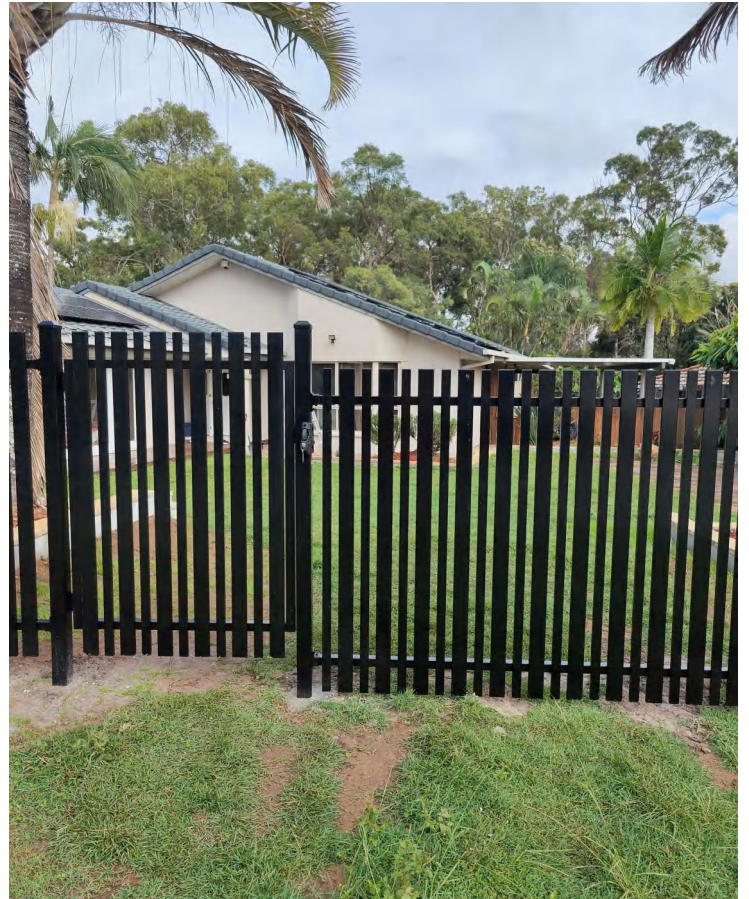

Aluminium Batten Gate

Material :

- Aluminium

Size	Price $	Match Posts	Price $	Specification
900mm (H) x 2400mm (W)		65*65 1000mm high flanged post		Railing 50*50*2.5, picket 38x16x1.2mm, 65x16x1.2mm, Gap 30mm Powder coated satin black
		65*65 1500mm high inground post		
1200mm (H) x 2400mm (W)		65*65 1300mm high flanged post		
		65*65 1800mm high inground post		
1500mm (H) x 2400mm (W)		65*65 1600mm high flanged post		
		65*65 2100mm high inground post		
1800mm (H) x 2400mm (W)		65*65 1900mm high flanged post		
		65*65 2400mm high inground post