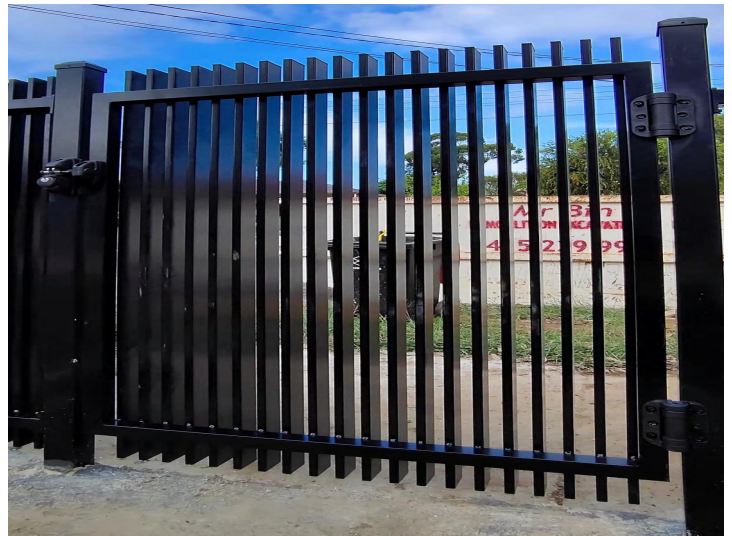

Aluminium Blade Gate

Material :

- Aluminium / Steel

Size	Price $	Match Posts	Price $	Specification
900mm (H) x 970mm (W)		65*65 1000mm high flanged post		Railing 50*50*2.5mm, picket 65x16x1.2mm, Gap 40mm / Gap 60mm Powder coated satin black+ monument
		65*65 1500mm high inground post		
1200mm (H) x 970mm (W)		65*65 1300mm high flanged post		
		65*65 1800mm high inground post		
1500mm (H) x 970mm (W)		65*65 1600mm high flanged post		
		65*65 2100mm high inground post		
1800mm (H) x 970mm (W)		65*65 1900mm high flanged post		
		65*65 2400mm high inground post