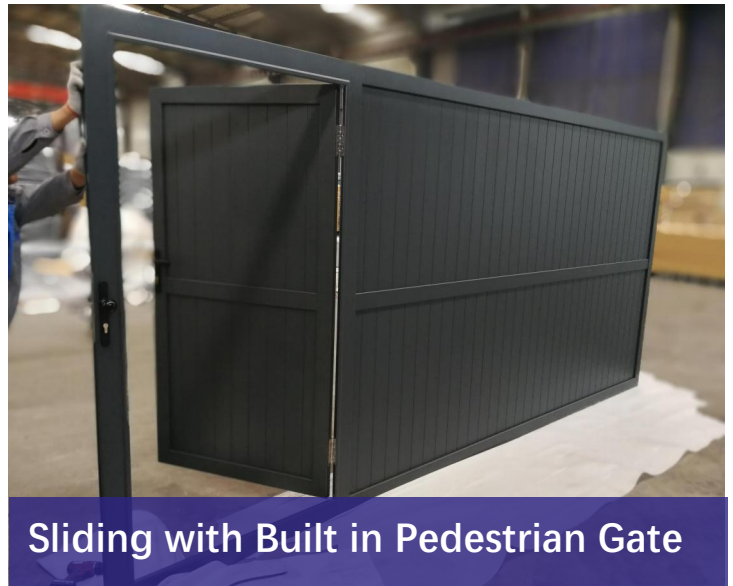

Customised Pedestrian & Driveway Gates Colletion